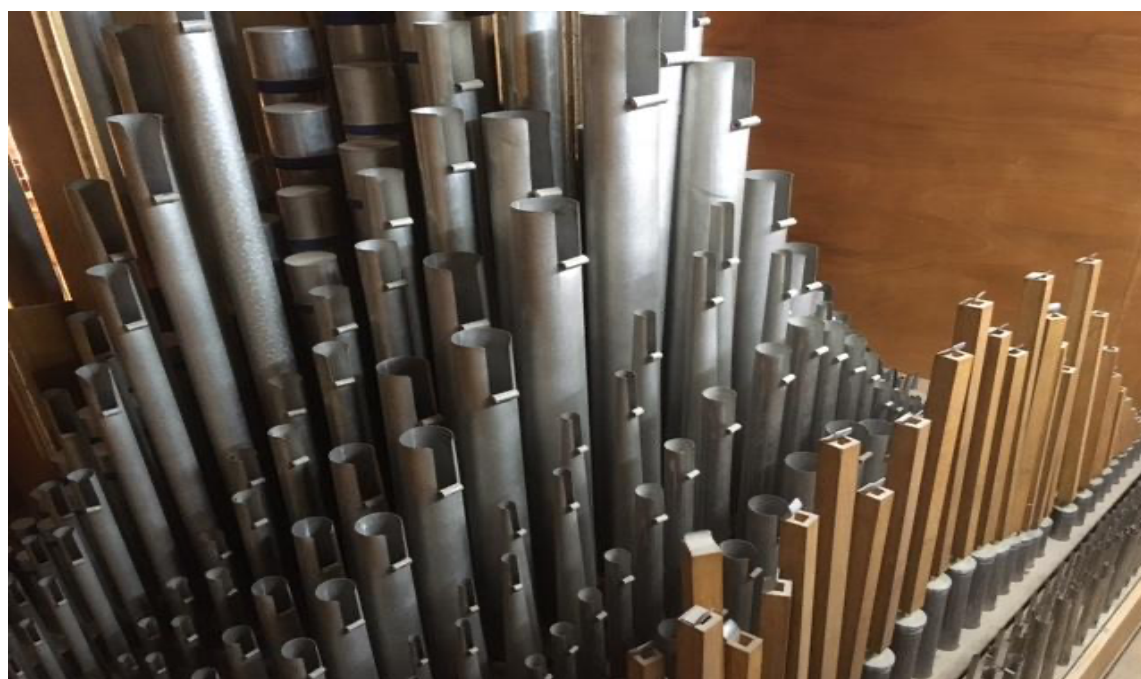

The organ has a total width of 7.10 m and a height of 4.50 m.

The depth is 2.25 m. In addition, there is the console with bench and pedal keyboard with approx. 1.20 m.

I. Manual

The II. manual is located in the middle of the organ in a closed swell box.
The pipes here are divided into C and Cs side

II. Manual

Pedals

On the right side, standing in front of the organ, is the pedals, also arranged chromatically from outside to inside.

The wind chests are on a light metal stand, the sound mechanism is solidly built and works well. The bellows system and the wind supply via cardboard conduits are sufficiently dimensioned and still in good condition.